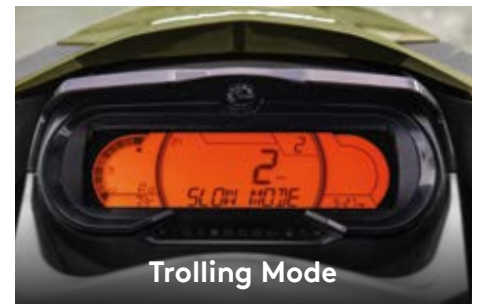

A top-of-the-line navigation, charting and fish-finding system using CHIRP technology for high definition images.

Fishing Seat

Optimized for ease of movement around the entire watercraft, and for better comfort and stability when facing sideways.

**LinQ™ Fishing Cooler &
(4X) Fishing Rod Holders**

A spacious, quick-attach fishing cooler designed for easy access and equipped with numerous convenient features.

**Extended Rear Platform with
2nd LinQ™ Attachment System**

Trolling Mode

Gives superior trolling control at low speeds without using the throttle - simply set, maintain and adjust as needed.